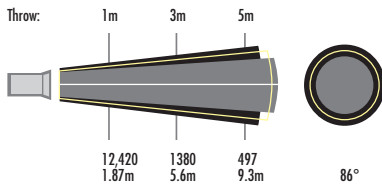

Light Output:

Accessories:

4-leaf barndoor
L2.84240.0

Diffuser frame
L2.84245.0

Floor stand set
L2.84223.0