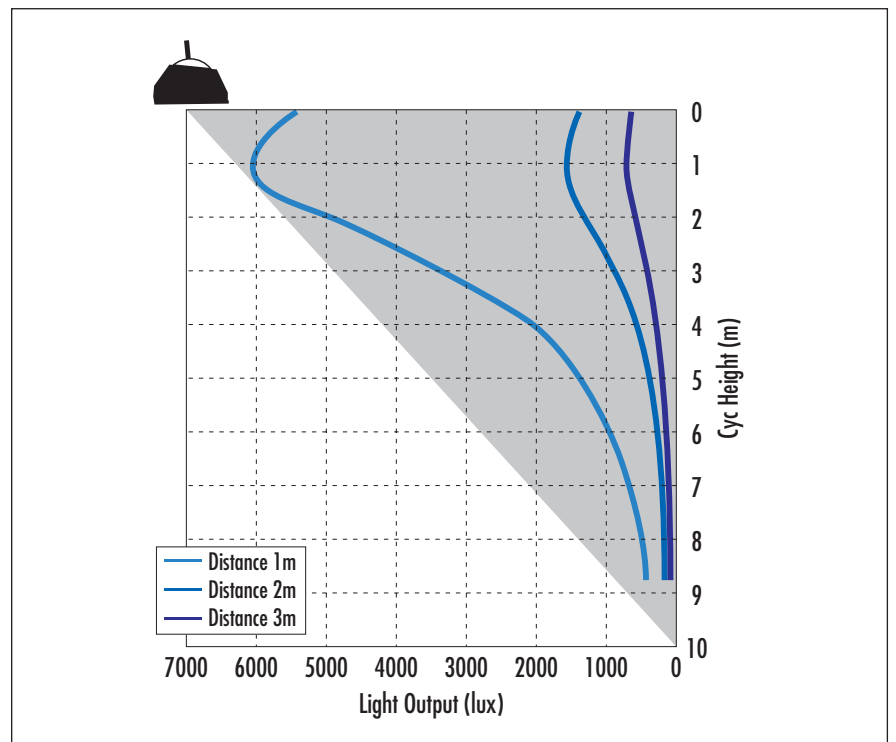

Light Output for Single Cyc 1250W Positioned Vertically: