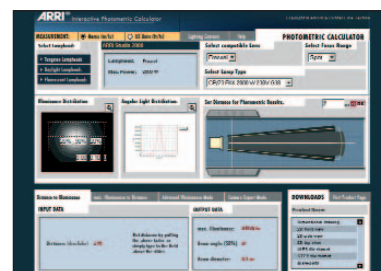

Photometric Calculator

Installation of ARRI CYC in the Munich theatre