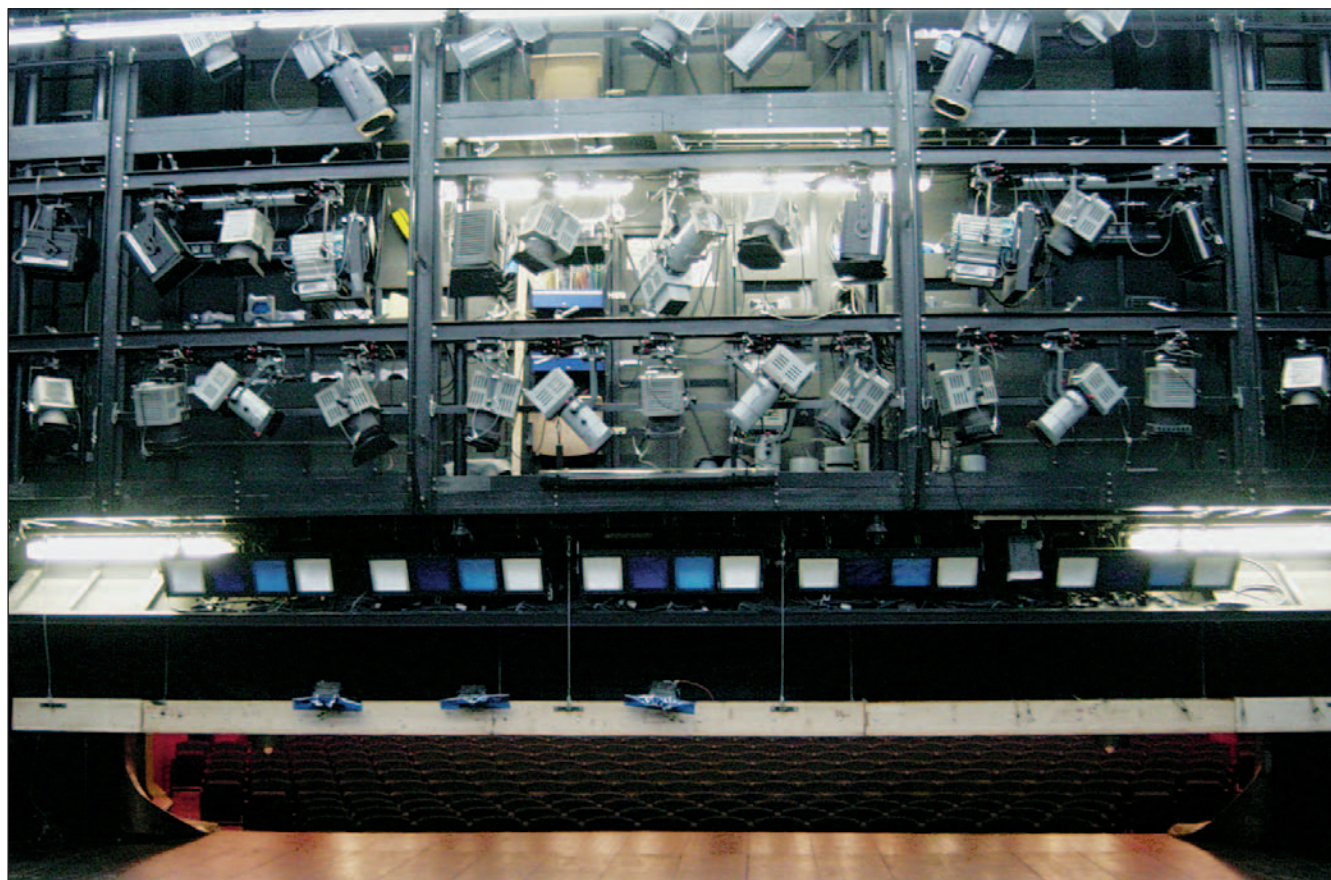

Photometric Calculator

Installation of ARRI CYC in the Munich theatre